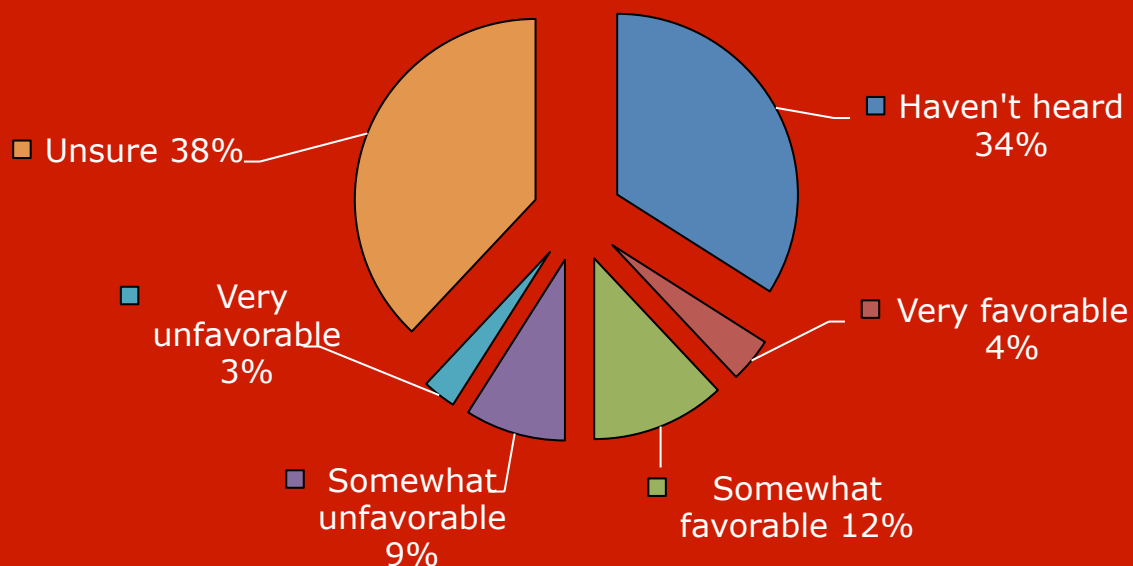

Background colors denote **Republican**, **Democrat**, **Independent**, **Libertarian** or **none**.

Background colors denote **Republican**, **Democrat**, **Independent**, **Libertarian** or **none**.

Background colors denote **Republican**, **Democrat**, **Independent**, **Libertarian** or **none**.

Dick Zimmer

FDU's PublicMind
Released: Oct 30, 2008

Copyright © 2012, FDU PublicMind Poll. All rights reserved

Background colors denote **Republican**, **Democrat**, **Independent**, **Libertarian** or **none**.