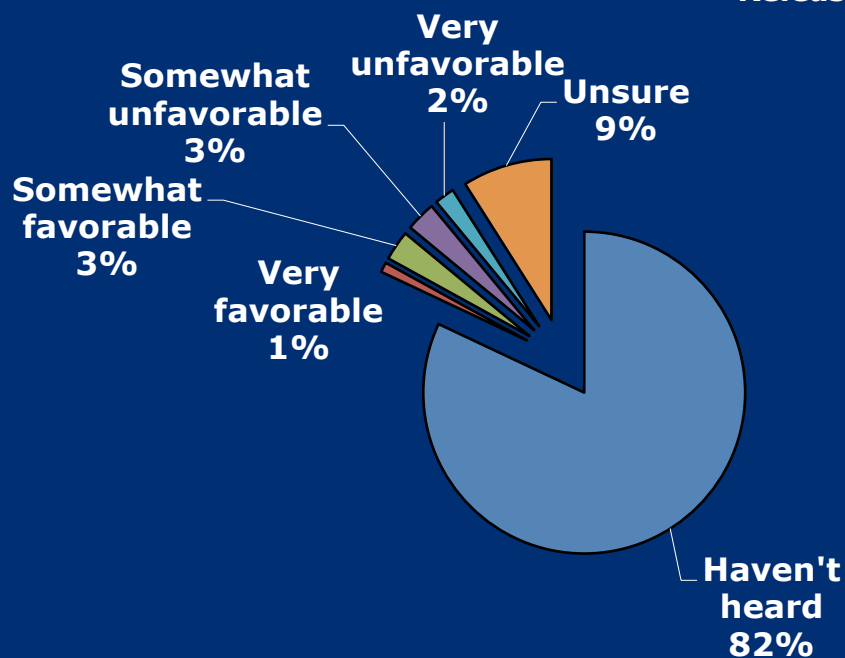

Background colors denote **Republican**, **Democrat**, **Independent**, **Libertarian** or **none**.

Background colors denote **Republican**, **Democrat**, **Independent**, **Libertarian** or **none**.

Anne Estabrook

FDU's PublicMind
Released: Feb 29, 2008

Jim Florio

FDU's PublicMind
Released: Jan 11, 2011

Background colors denote **Republican**, **Democrat**, **Independent**, **Libertarian** or **none**.

Background colors denote **Republican**, **Democrat**, **Independent**, **Libertarian** or **none**.

Doug Forrester

FDU's PublicMind
Released: Nov 4, 2005

Lou Greenwald

FDU's PublicMind
Released: Dec. 4, 2012