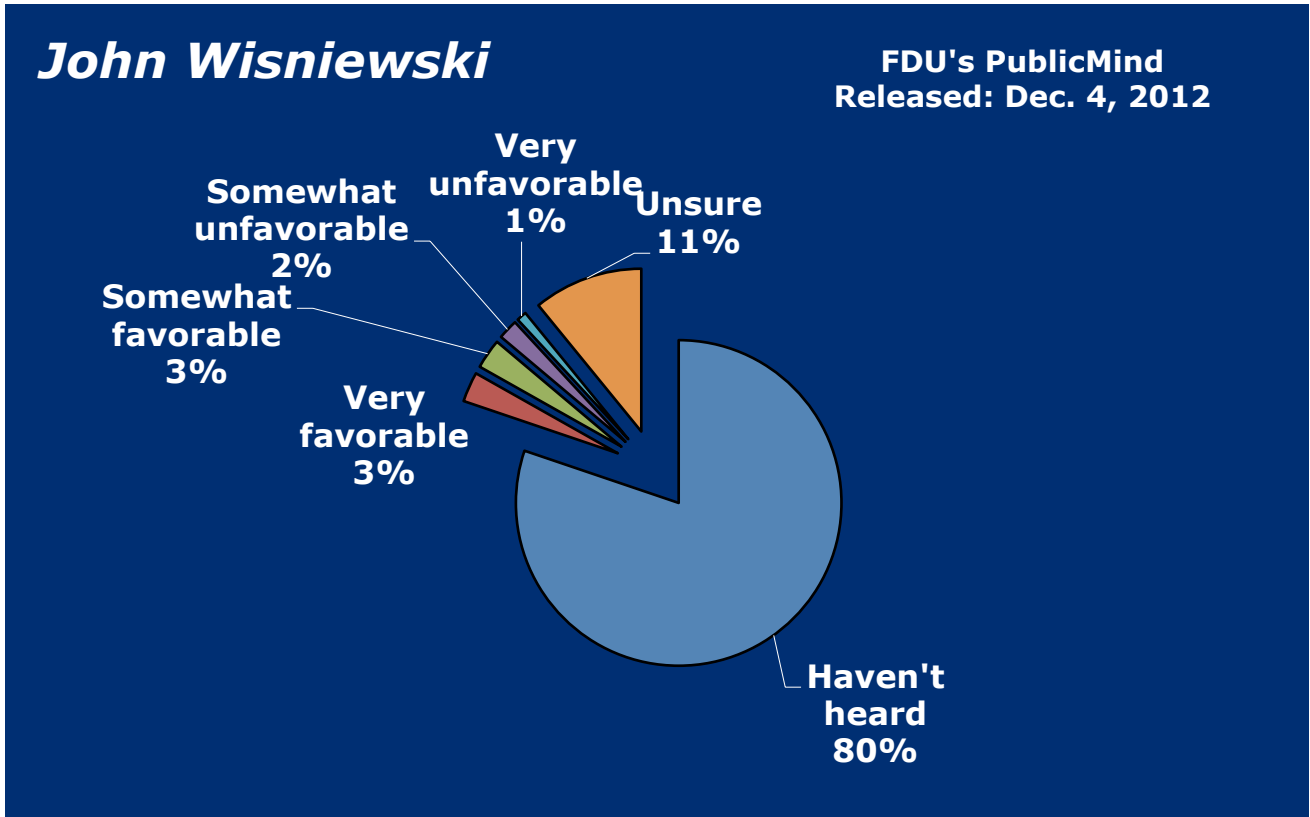

Background colors denote **Republican**, **Democrat**, **Independent**, **Libertarian** or **none**.

Background colors denote **Republican**, **Democrat**, **Independent**, **Libertarian** or **none**.

Bonnie Watson -Coleman

FDU's PublicMind
Released: Oct 9, 2008

Loretta Weinberg

FDU's PublicMind
Released: Oct 6, 2009

Background colors denote **Republican**, **Democrat**, **Independent**, **Libertarian** or **none**.