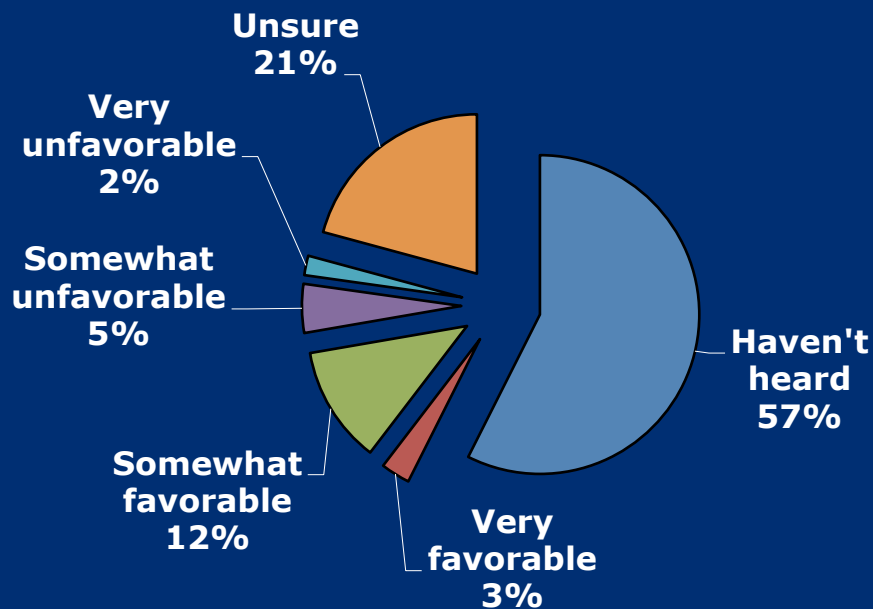

Background colors denote **Republican**, **Democrat**, **Independent**, **Libertarian** or **none**.

NJEA

FDU's PublicMind
Released: Apr 7, 2011

George Norcross

FDU's PublicMind
Released: Apr 14, 2005

Background colors denote **Republican**, **Democrat**, **Independent**, **Libertarian** or **none**.

Background colors denote **Republican**, **Democrat**, **Independent**, **Libertarian** or **none**.

Sheila Oliver

FDU's PublicMind
Released: Oct 12, 2010

Frank Pallone

FDU's PublicMind
Released: Jan 19, 2012

Background colors denote **Republican**, **Democrat**, **Independent**, **Libertarian** or **none**.

Background colors denote **Republican**, **Democrat**, **Independent**, **Libertarian** or **none**.