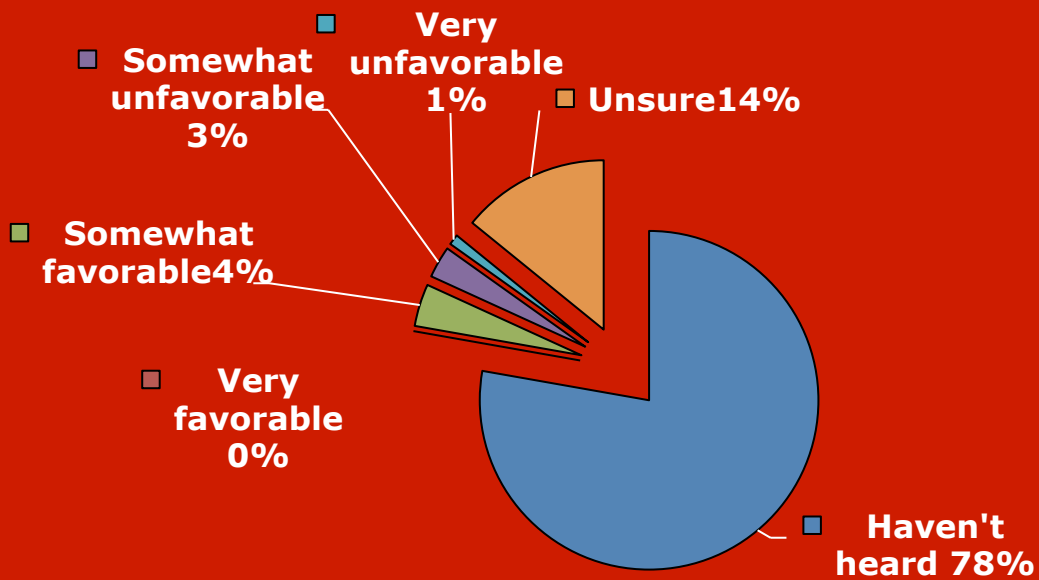

Background colors denote **Republican**, **Democrat**, **Independent**, **Libertarian** or **none**.

Jeffrey Pawlowski

FDU's PublicMind
Released: Sep 27, 2005

Joe Pennacchio

FDU's PublicMind
Released: Feb 29, 2008

Background colors denote **Republican**, **Democrat**, **Independent**, **Libertarian** or **none**.

Background colors denote **Republican**, **Democrat**, **Independent**, **Libertarian** or **none**.