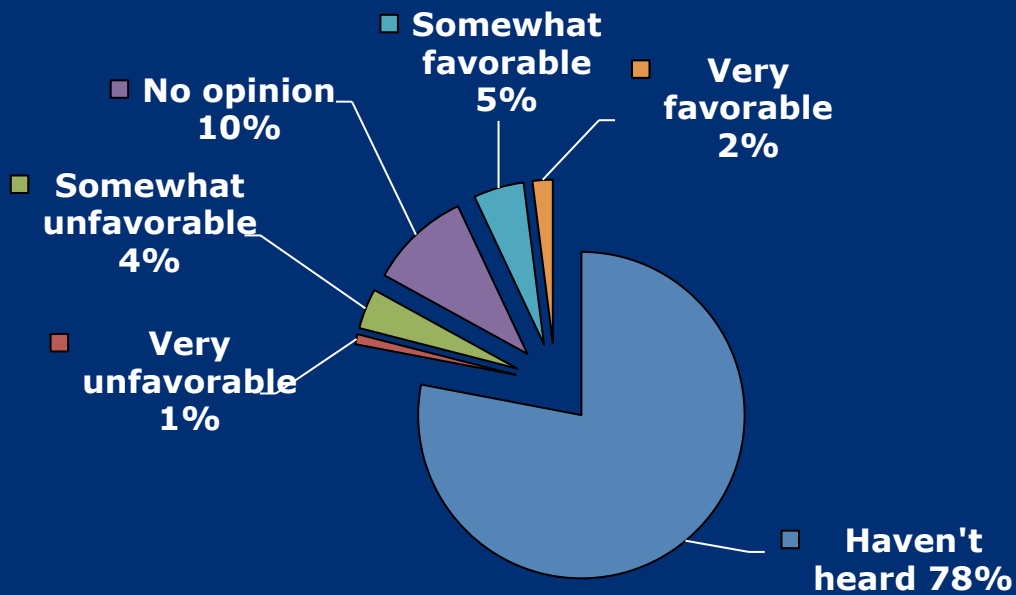

Background colors denote **Republican**, **Democrat**, **Independent**, **Libertarian** or **none**.

Background colors denote **Republican**, **Democrat**, **Independent**, **Libertarian** or **none**.

Chris Daggett

FDU's PublicMind
Released: Nov 2, 2009

Paul DiGaetano

FDU's PublicMind
Released: Apr 14, 2005

Background colors denote **Republican**, **Democrat**, **Independent**, **Libertarian** or **none**.

Background colors denote **Republican**, **Democrat**, **Independent**, **Libertarian** or **none**.

Joe Divincenzo

FDU's PublicMind
Released: Sep 11, 2008

Lou Dobbs

FDU's PublicMind
Released: Jan 19, 2010