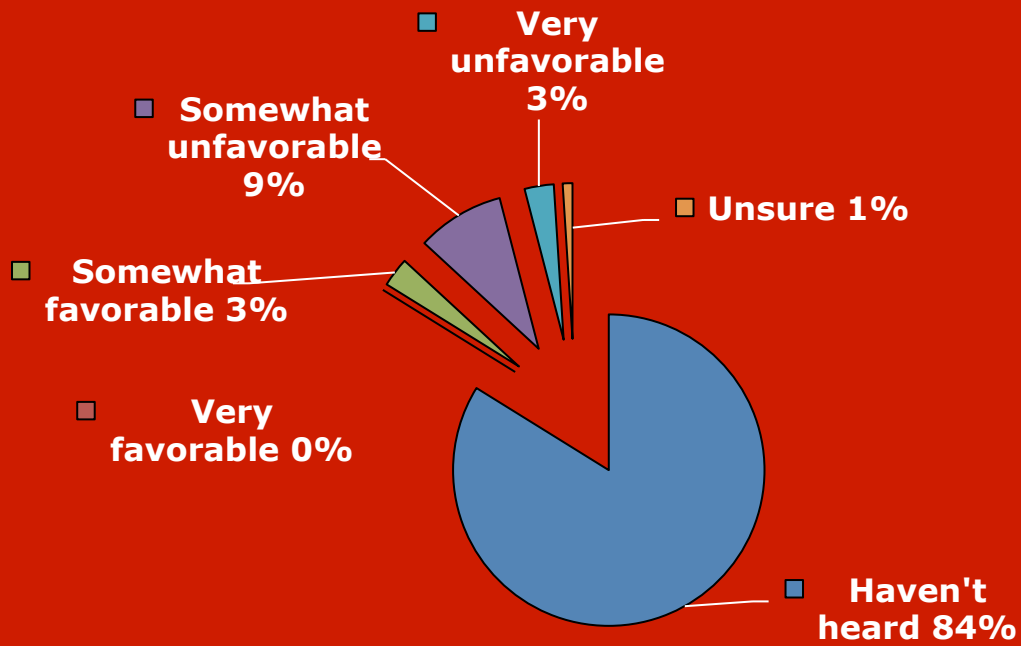

Background colors denote **Republican**, **Democrat**, **Independent**, **Libertarian** or **none**.

Brian Levine

FDU's PublicMind
Released: Apr 7, 2009