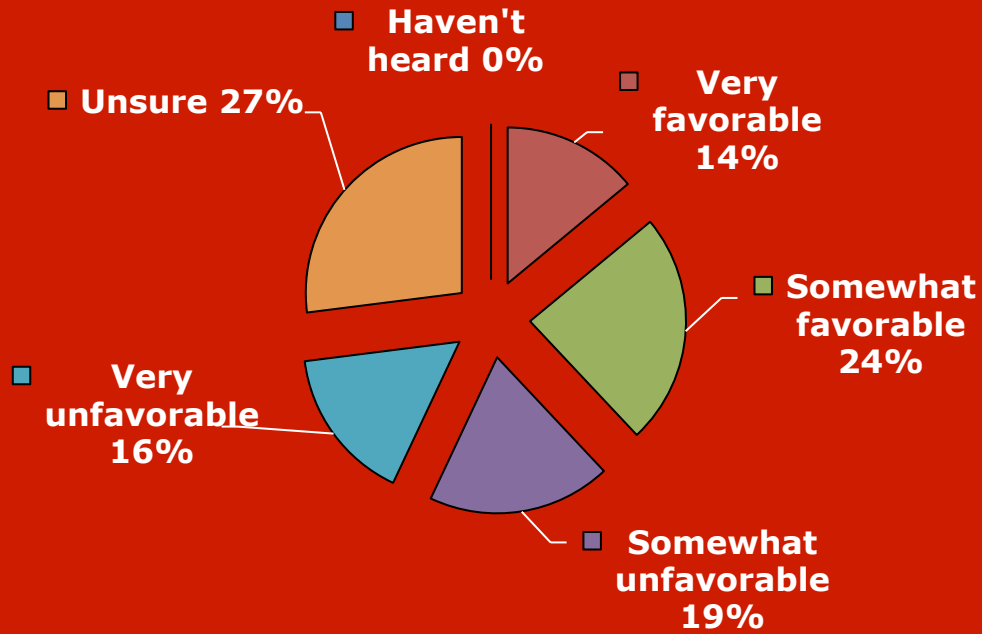

Background colors denote **Republican**, **Democrat**, **Independent**, **Libertarian** or **none**.

Doug Forrester

FDU's PublicMind
Released: Nov 4, 2005