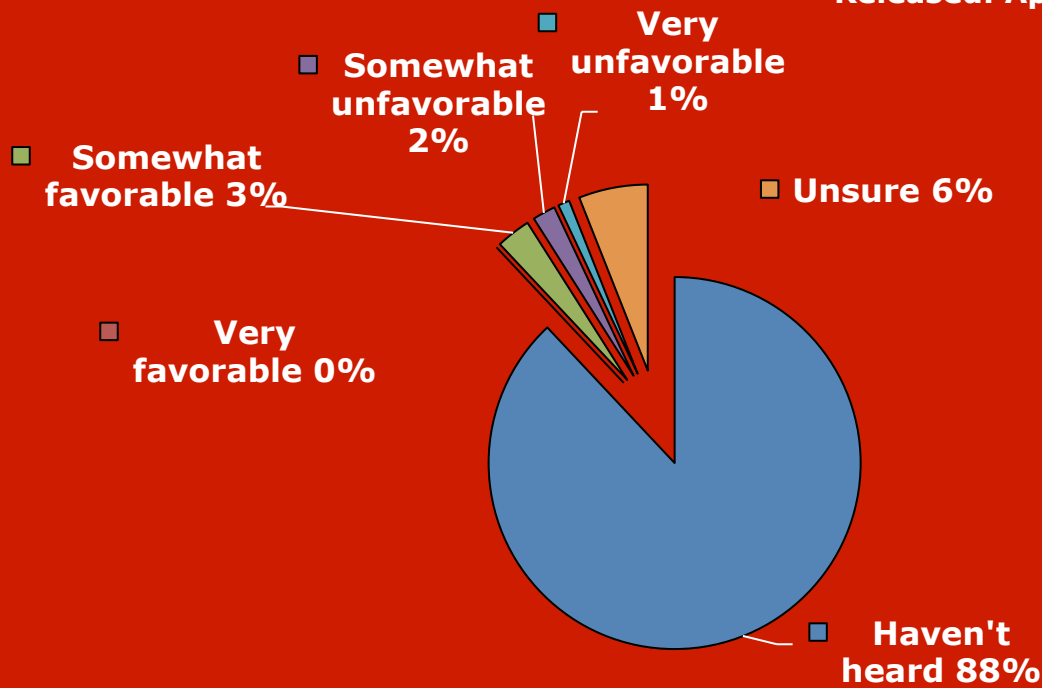

Background colors denote **Republican**, **Democrat**, **Independent**, **Libertarian** or **none**.

Rick Merk

FDU's PublicMind
Released: Apr 7, 2009