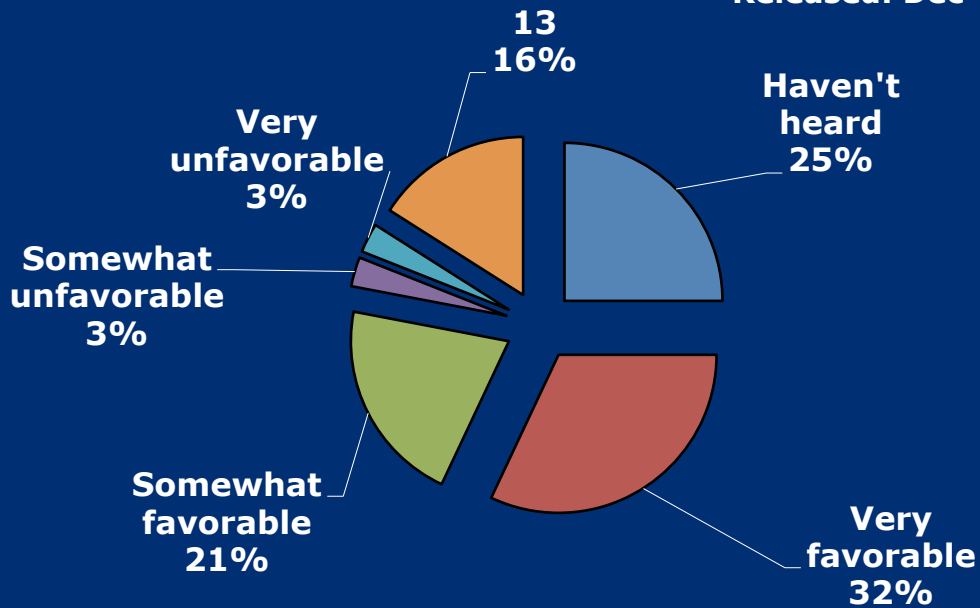

Bill Baroni

FDU's PublicMind
Released: Oct 9, 2008

Jennifer Beck

FDU's PublicMind
Released: Sep 11, 2008

Background colors denote **Republican**, **Democrat**, **Independent**, **Libertarian** or **none**.

Background colors denote **Republican**, **Democrat**, **Independent**, **Libertarian** or **none**.

Cory Booker

FDU's PublicMind
Released: Dec 4, 2012

Barbara Buono

FDU's PublicMind
Released: Dec. 4, 2012