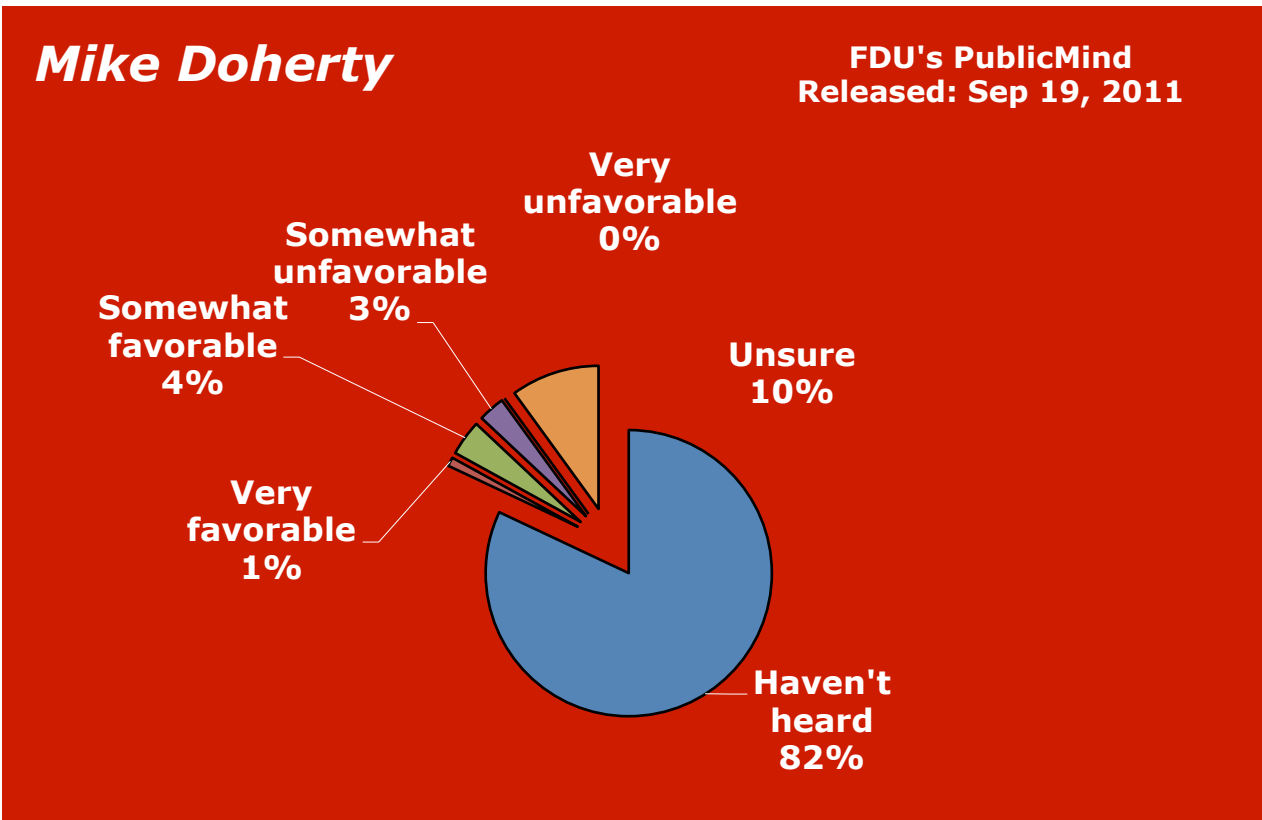

Background colors denote **Republican**, **Democrat**, **Independent**, **Libertarian** or **none**.

Background colors denote **Republican**, **Democrat**, **Independent**, **Libertarian** or **none**.