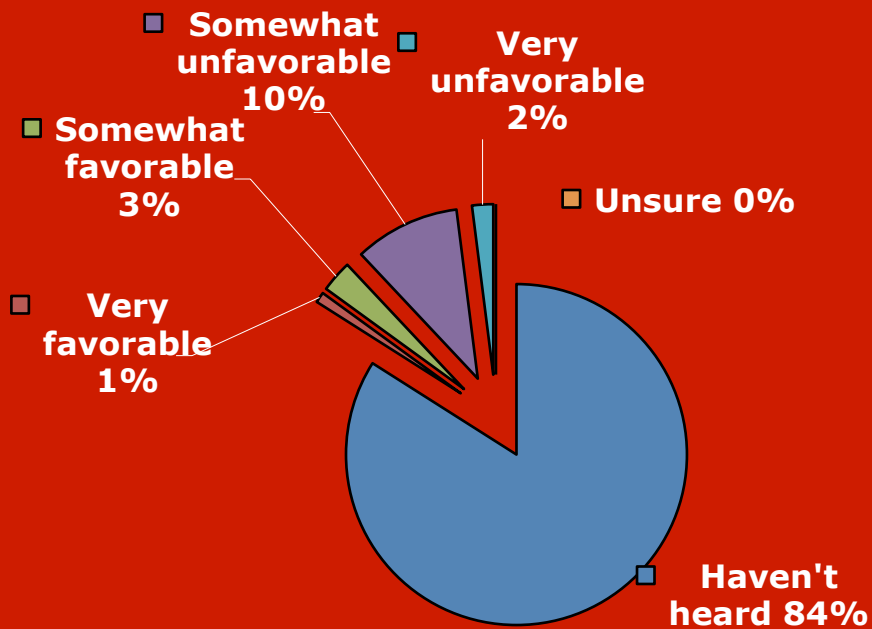

Background colors denote **Republican**, **Democrat**, **Independent**, **Libertarian** or **none**.

Background colors denote **Republican**, **Democrat**, **Independent**, **Libertarian** or **none**.

Background colors denote **Republican**, **Democrat**, **Independent**, **Libertarian** or **none**.

Jon Corzine

FDU's PublicMind
Released: Jan 11, 2011

John Crowley

FDU's PublicMind
Released: Oct 9, 2008