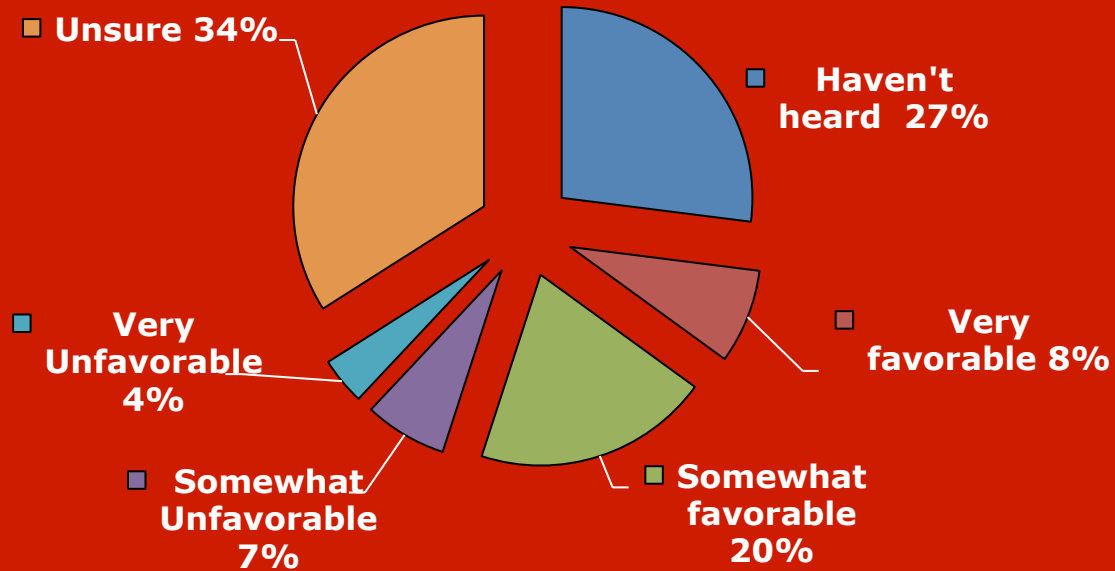

Background colors denote **Republican**, **Democrat**, **Independent**, **Libertarian** or **none**.

Tom Kean, Jr.

FDU's PublicMind
Released: Mar 4, 2010