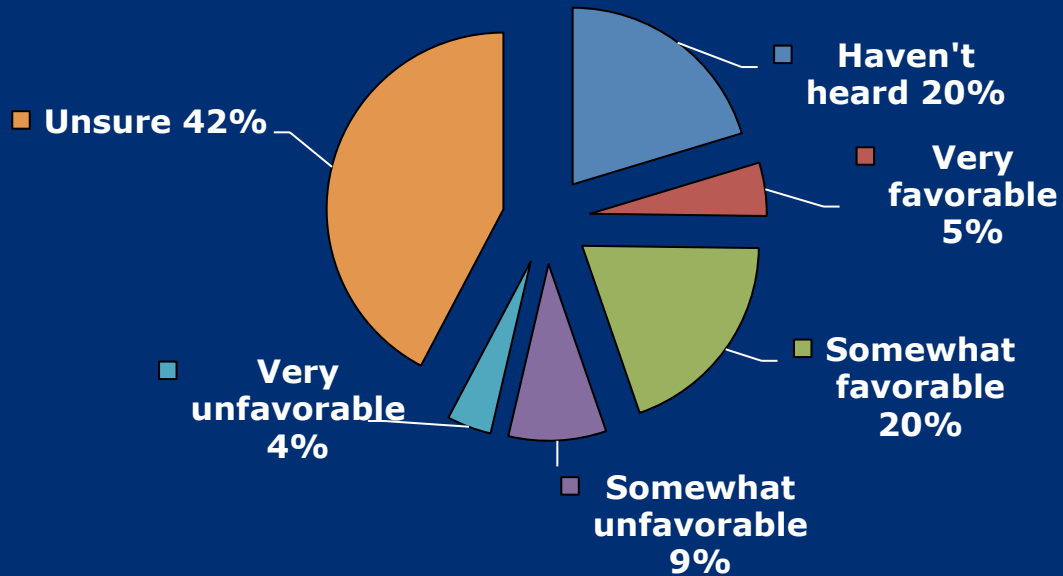

Background colors denote **Republican**, **Democrat**, **Independent**, **Libertarian** or **none**.

Joe Piscopo

FDU's PublicMind
Released: Oct 4, 2004