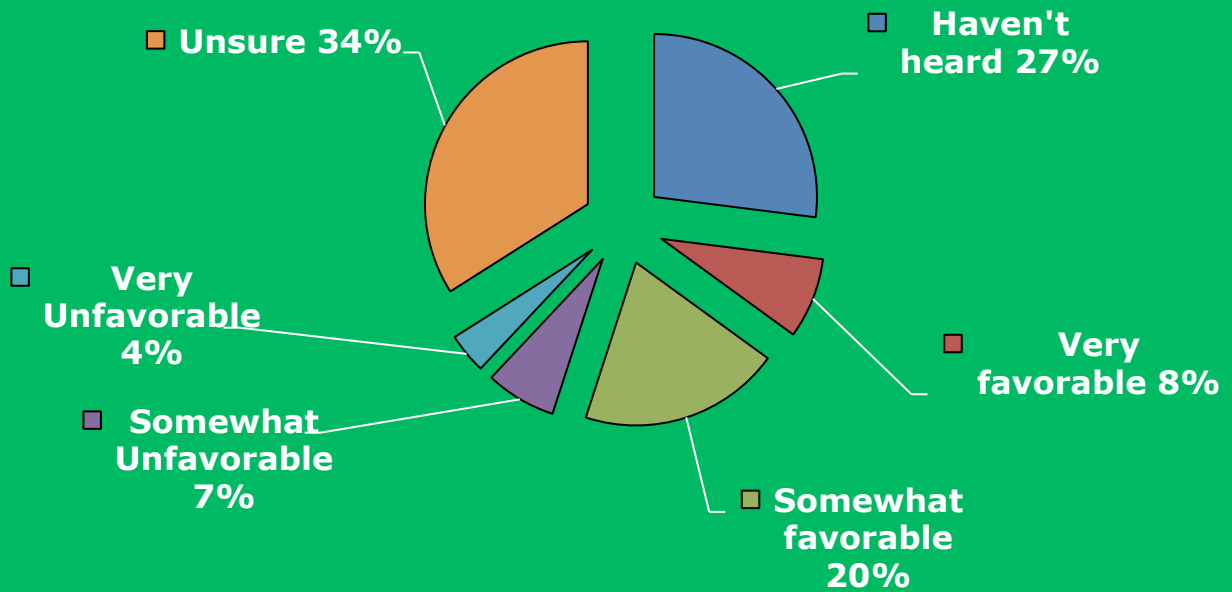

Background colors denote **Republican**, **Democrat**, **Independent**, **Libertarian** or **none**.

Chris Daggett

FDU's PublicMind
Released: Nov 2, 2009

Paul DiGaetano

FDU's PublicMind
Released: Apr 14, 2005