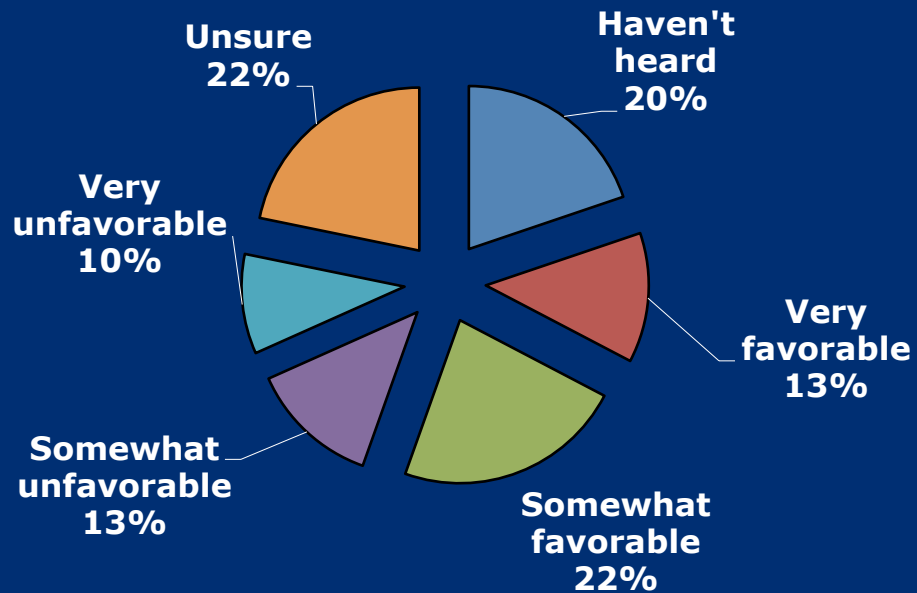

Background colors denote **Republican**, **Democrat**, **Independent**, **Libertarian** or **none**.

Jim McGreevey

FDU's PublicMind
Released: Jan 11, 2011

Bob Menendez

FDU's PublicMind
Released: Aug 1, 2012

Background colors denote **Republican**, **Democrat**, **Independent**, **Libertarian** or **none**.

Background colors denote **Republican**, **Democrat**, **Independent**, **Libertarian** or **none**.