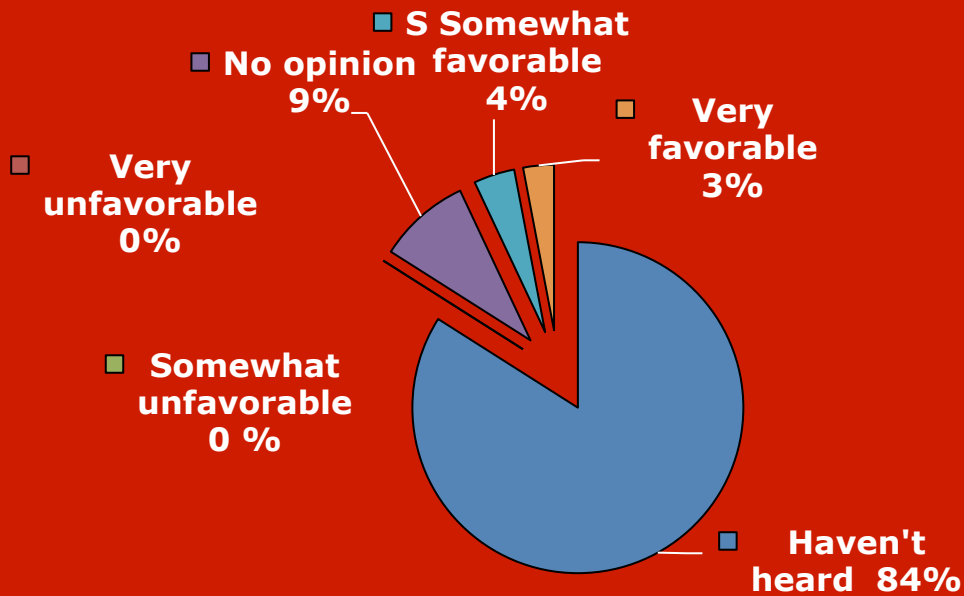

Background colors denote **Republican**, **Democrat**, **Independent**, **Libertarian** or **none**.