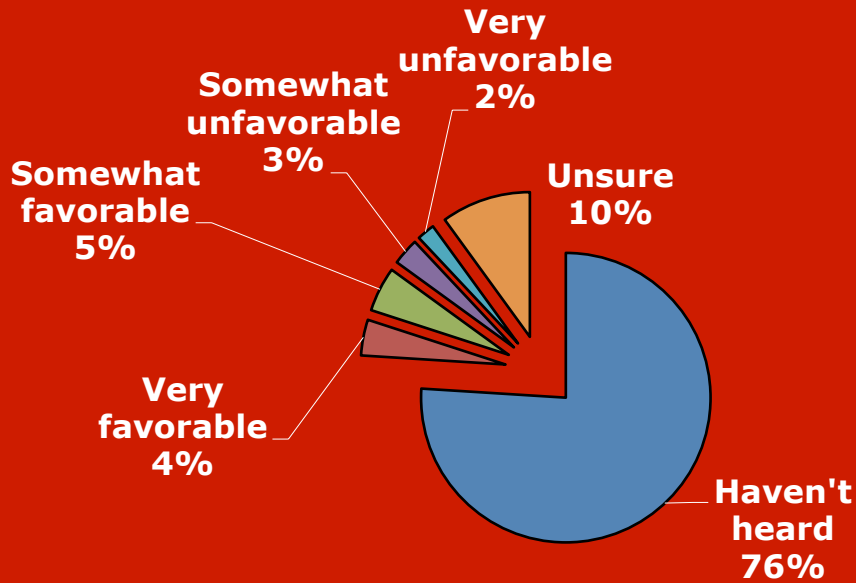

Background colors denote **Republican**, **Democrat**, **Independent**, **Libertarian** or **none**.

Kim Guadagno

FDU's PublicMind
Release Aug 1, 2012