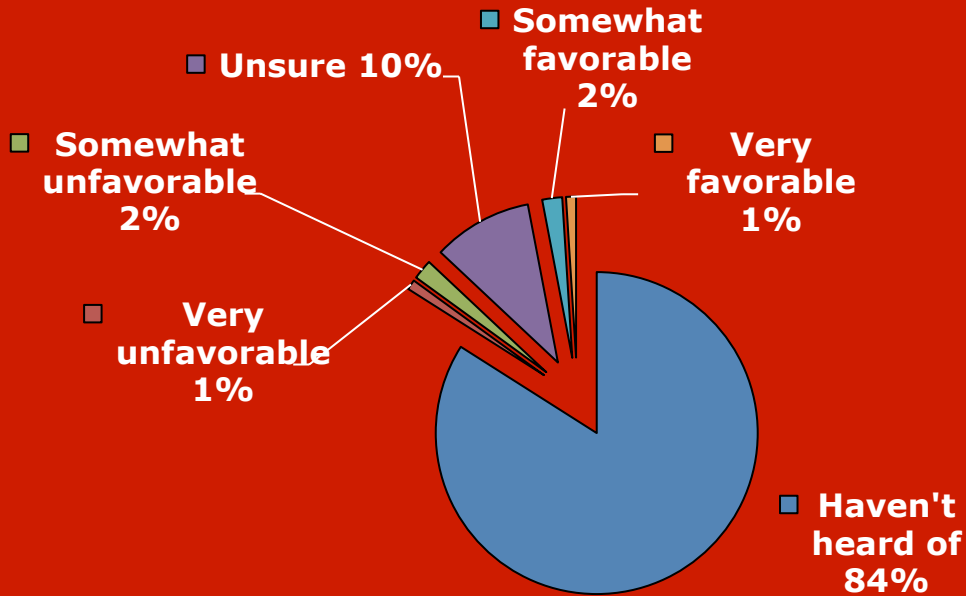

Background colors denote **Republican**, **Democrat**, **Independent**, **Libertarian** or **none**.

Bill Baroni

FDU's PublicMind
Released: Oct 9, 2008

Jennifer Beck

FDU's PublicMind
Released: Sep 11, 2008