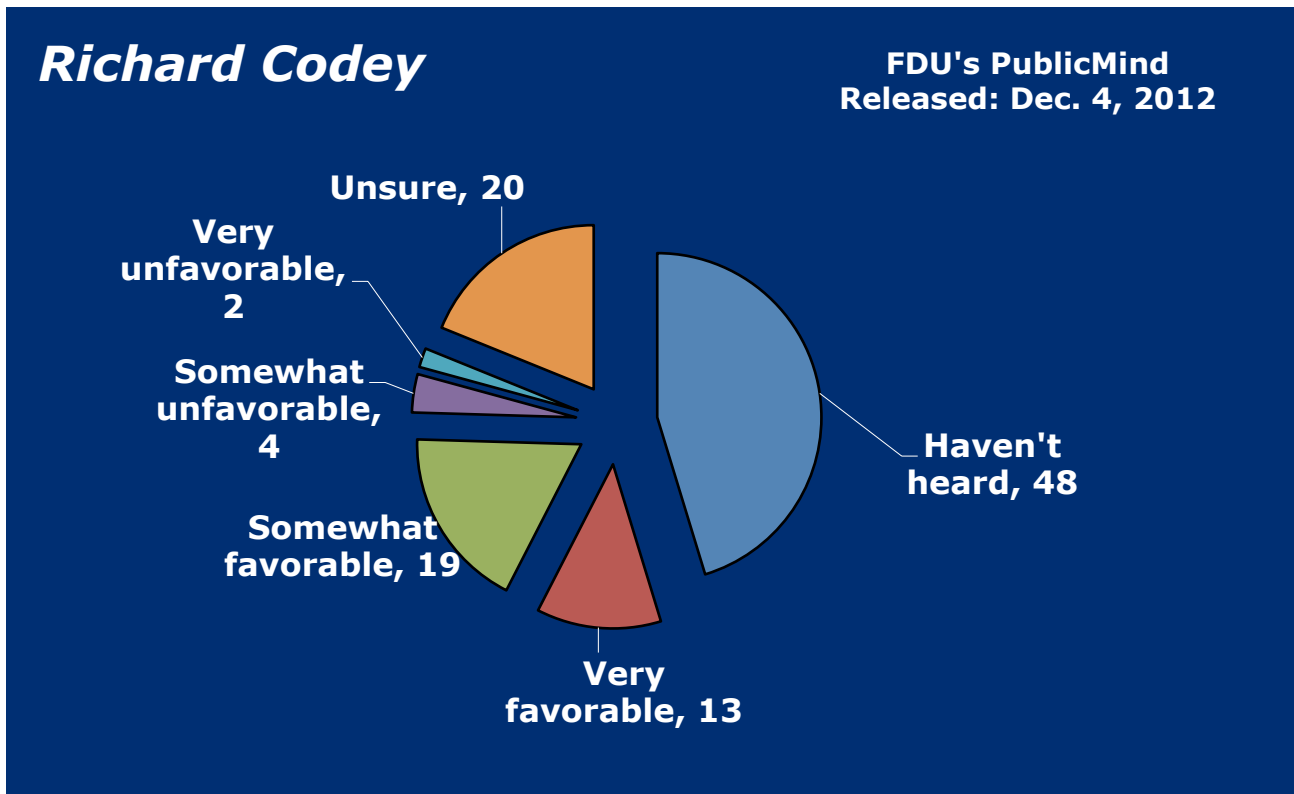

Background colors denote **Republican**, **Democrat**, **Independent**, **Libertarian** or **none**.

Background colors denote **Republican**, **Democrat**, **Independent**, **Libertarian** or **none**.