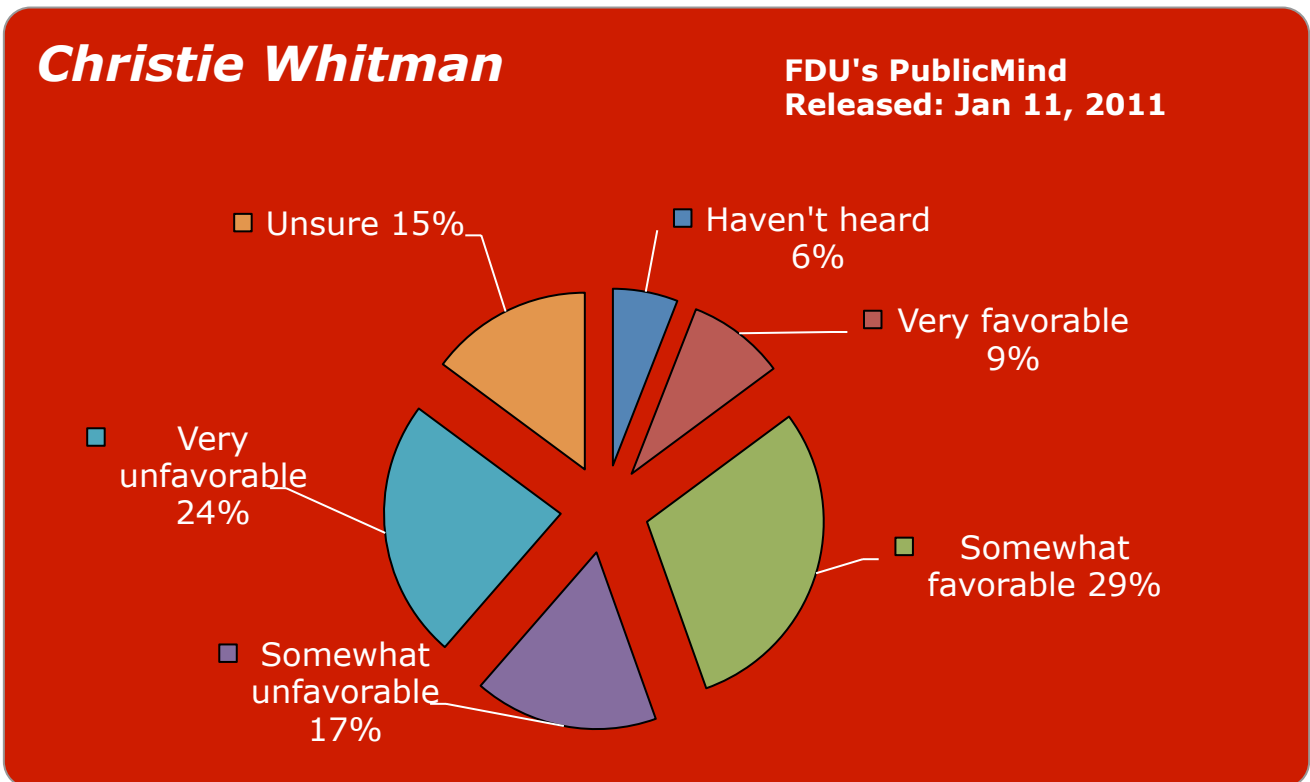

Background colors denote **Republican**, **Democrat**, **Independent**, **Libertarian** or **none**.

Background colors denote **Republican**, **Democrat**, **Independent**, **Libertarian** or **none**.

Bonnie Watson -Coleman

FDU's PublicMind
Released: Oct 9, 2008

Loretta Weinberg

FDU's PublicMind
Released: Oct 6, 2009

Background colors denote **Republican**, **Democrat**, **Independent**, **Libertarian** or **none**.