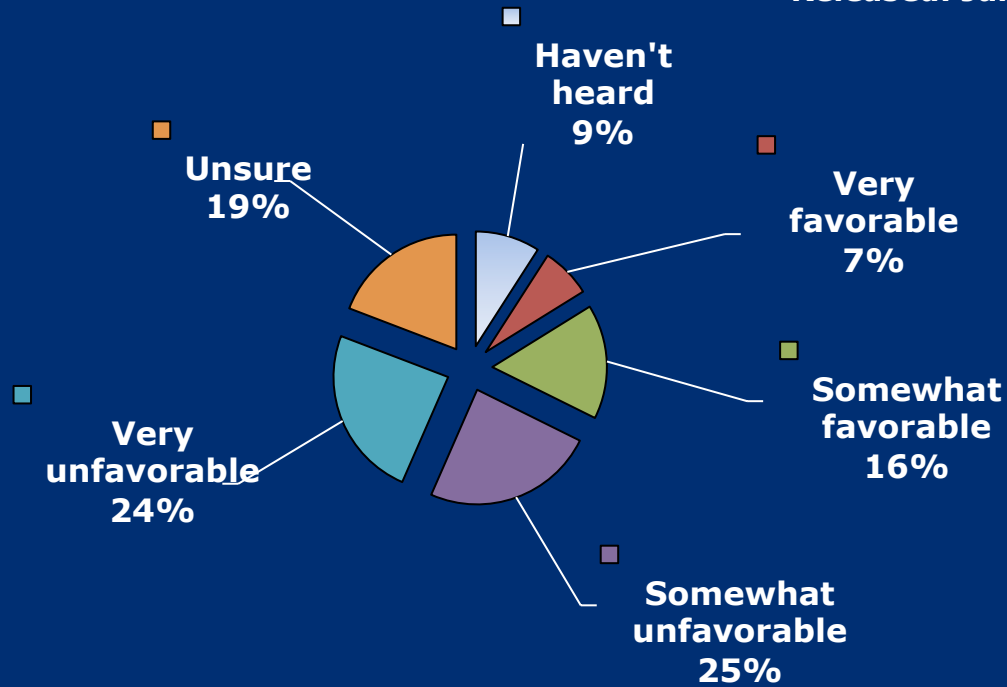

Background colors denote **Republican**, **Democrat**, **Independent**, **Libertarian** or **none**.

Background colors denote **Republican**, **Democrat**, **Independent**, **Libertarian** or **none**.

Brian Levine

FDU's PublicMind
Released: Apr 7, 2009

Steve Lonegan

FDU's PublicMind
Released: Apr 7, 2009

Background colors denote **Republican**, **Democrat**, **Independent**, **Libertarian** or **none**.

Background colors denote **Republican**, **Democrat**, **Independent**, **Libertarian** or **none**.

Jim McGreevey

FDU's PublicMind
Released: Jan 11, 2011

Bob Menendez

FDU's PublicMind
Released: Aug 1, 2012