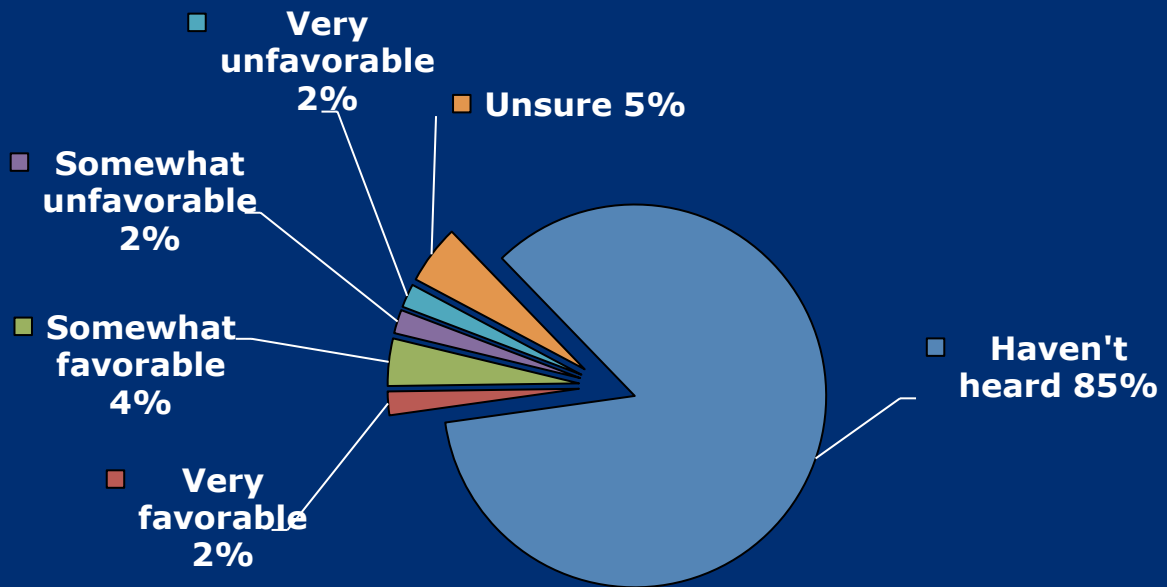

Background colors denote **Republican**, **Democrat**, **Independent**, **Libertarian** or **none**.

Sheila Oliver

FDU's PublicMind
Released: Oct 12, 2010