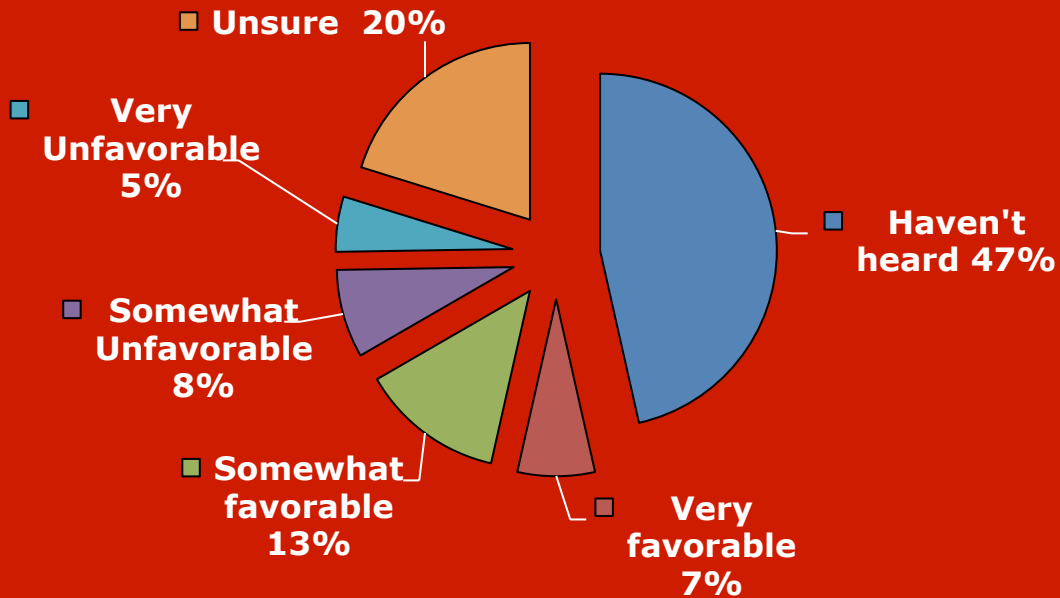

Background colors denote **Republican**, **Democrat**, **Independent**, **Libertarian** or **none**.

Bret Schundler

FDU's PublicMind
Released: June 1, 2010