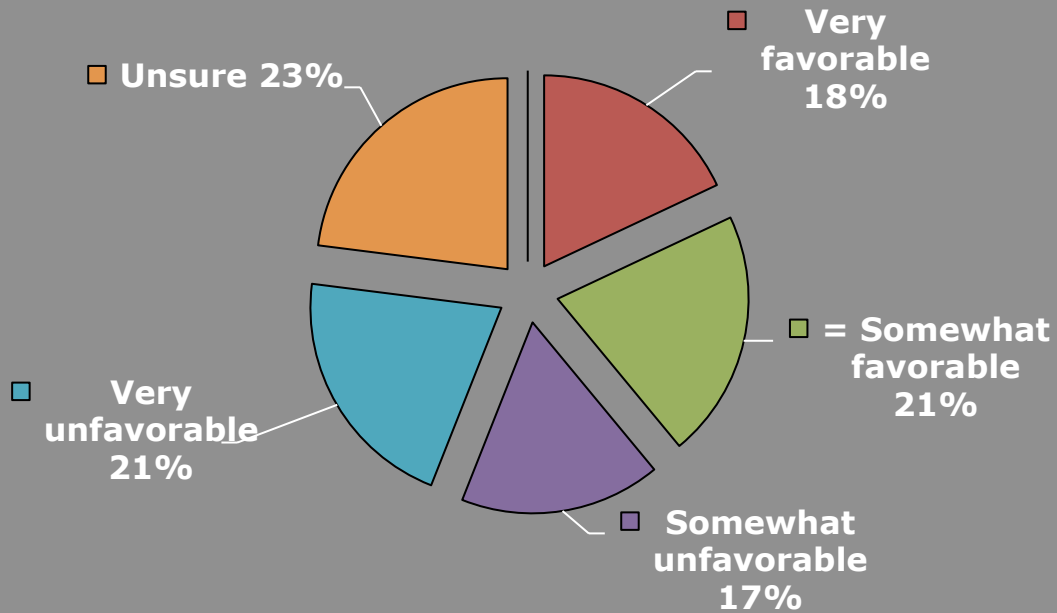

Background colors denote **Republican**, **Democrat**, **Independent**, **Libertarian** or **none**.

Background colors denote **Republican**, **Democrat**, **Independent**, **Libertarian** or **none**.

Rick Merk

FDU's PublicMind
Released: Apr 7, 2009

John J. Murphy

FDU's PublicMind
Released: Apr 14, 2005

Background colors denote **Republican**, **Democrat**, **Independent**, **Libertarian** or **none**.

Background colors denote **Republican**, **Democrat**, **Independent**, **Libertarian** or **none**.

NJEA

FDU's PublicMind
Released: Apr 7, 2011

George Norcross

FDU's PublicMind
Released: Apr 14, 2005

Background colors denote **Republican**, **Democrat**, **Independent**, **Libertarian** or **none**.