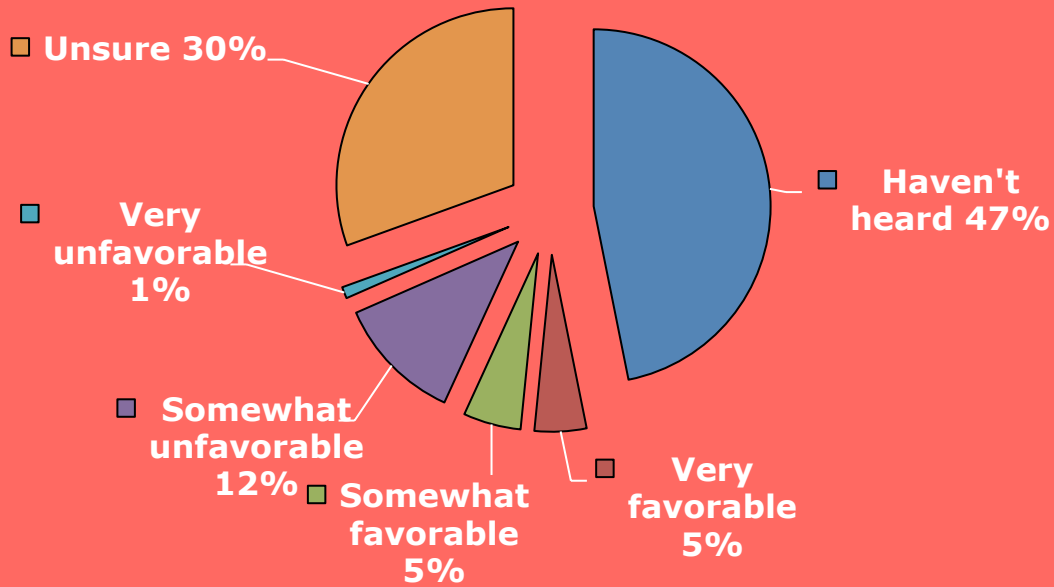

Background colors denote **Republican**, **Democrat**, **Independent**, **Libertarian** or **none**.

Background colors denote **Republican**, **Democrat**, **Independent**, **Libertarian** or **none**.

Bill Pascrell

FDU's PublicMind
Released: Sep 11, 2008

Anne Patterson

FDU's PublicMind
Released: May 25, 2010

Background colors denote **Republican**, **Democrat**, **Independent**, **Libertarian** or **none**.

Background colors denote **Republican**, **Democrat**, **Independent**, **Libertarian** or **none**.

Jeffrey Pawlowski

FDU's PublicMind
Released: Sep 27, 2005

Joe Pennacchio

FDU's PublicMind
Released: Feb 29, 2008