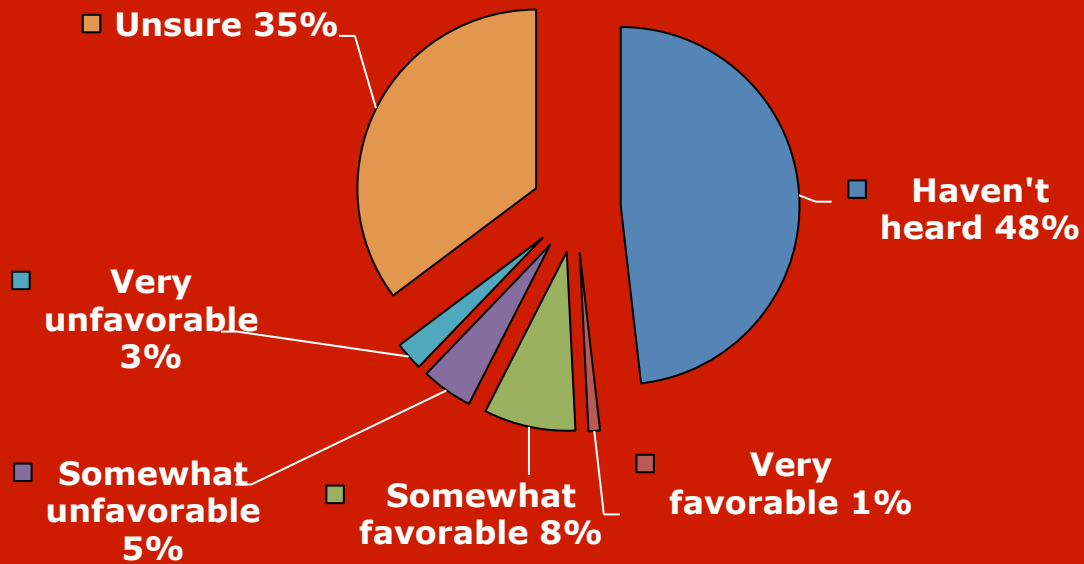

Background colors denote **Republican**, **Democrat**, **Independent**, **Libertarian** or **none**.

Todd Caliguire

FDU's PublicMind
Released: Apr 14, 2005