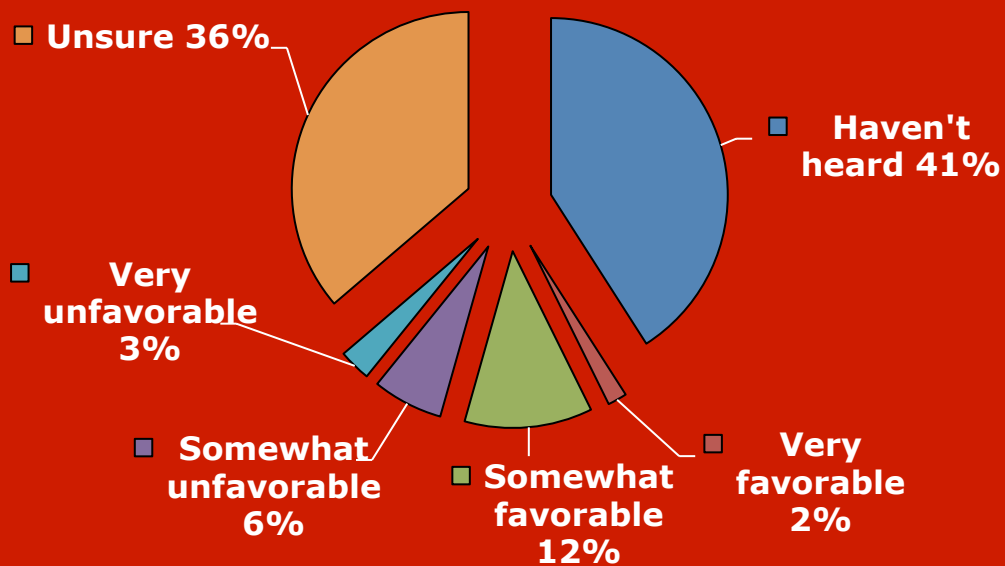

Background colors denote **Republican**, **Democrat**, **Independent**, **Libertarian** or **none**.

Background colors denote **Republican**, **Democrat**, **Independent**, **Libertarian** or **none**.

Background colors denote **Republican**, **Democrat**, **Independent**, **Libertarian** or **none**.

Murray Sabrin

FDU's PublicMind
Released: Apr 2, 2008

Robert Schroeder

FDU's PublicMind
Released: Apr 14, 2005