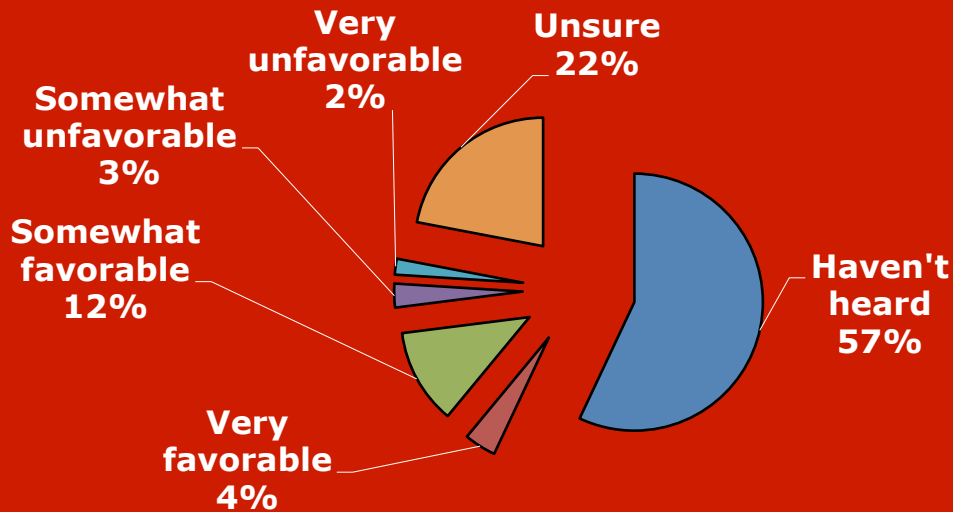

Background colors denote **Republican**, **Democrat**, **Independent**, **Libertarian** or **none**.

Joe Kyrillos

FDU's PublicMind
Released: Aug 1, 2012