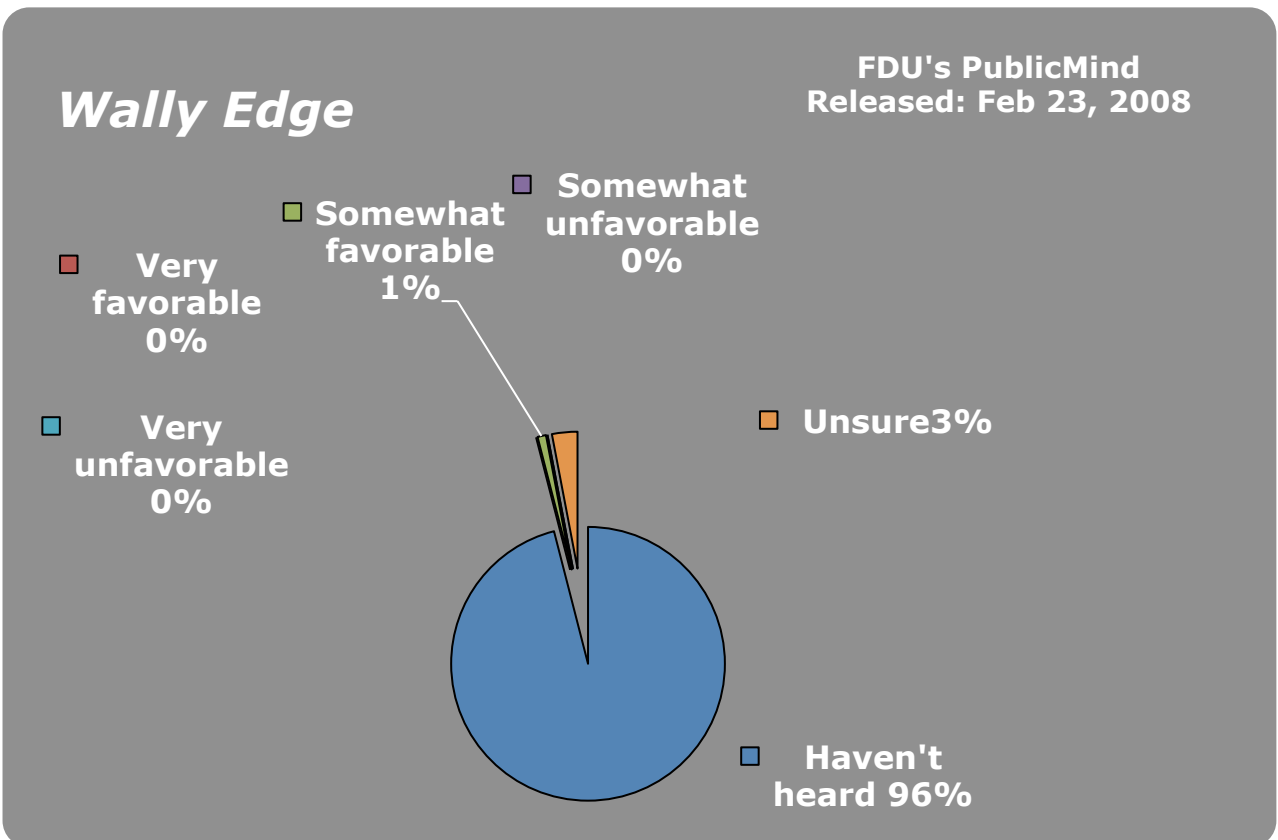

Background colors denote **Republican**, **Democrat**, **Independent**, **Libertarian** or **none**.

Background colors denote **Republican**, **Democrat**, **Independent**, **Libertarian** or **none**.