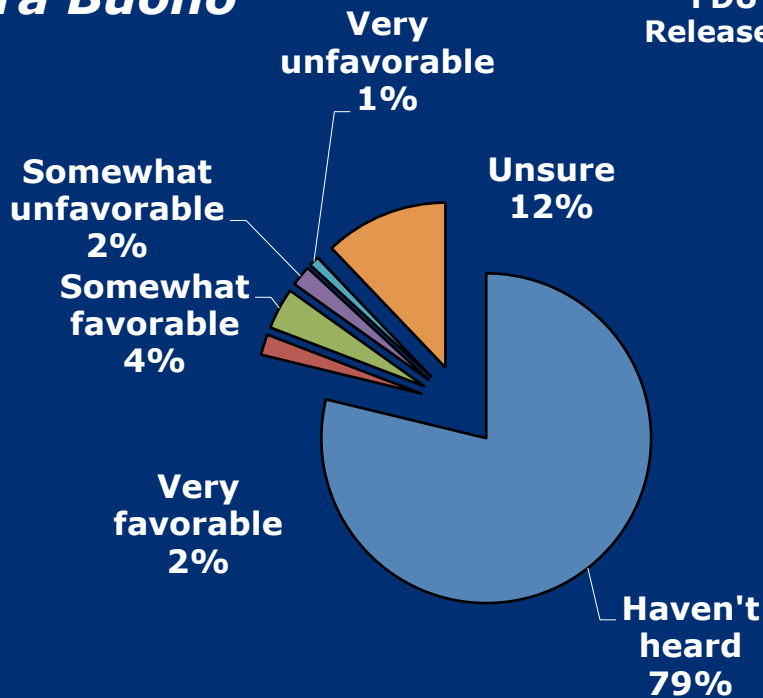

Bill Baroni

FDU's PublicMind
Released: Oct 9, 2008

Jennifer Beck

FDU's PublicMind
Released: Sep 11, 2008

Background colors denote **Republican**, **Democrat**, **Independent**, **Libertarian** or **none**.

Background colors denote **Republican**, **Democrat**, **Independent**, **Libertarian** or **none**.

Cory Booker

FDU's PublicMind
Released: Dec 4, 2012

Barbara Buono

FDU's PublicMind
Released: Dec. 4, 2012

Background colors denote **Republican**, **Democrat**, **Independent**, **Libertarian** or **none**.

Background colors denote **Republican**, **Democrat**, **Independent**, **Libertarian** or **none**.