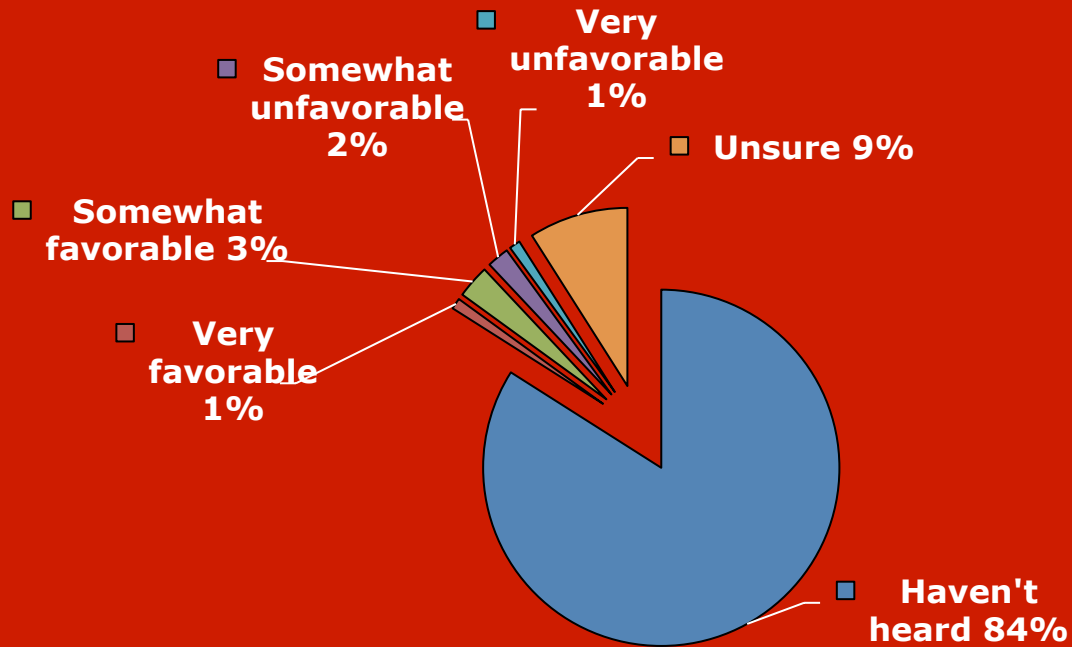

Background colors denote **Republican**, **Democrat**, **Independent**, **Libertarian** or **none**.

Background colors denote **Republican**, **Democrat**, **Independent**, **Libertarian** or **none**.

Joe Piscopo

FDU's PublicMind
Released: Oct 4, 2004

Steve Rothman

FDU's PublicMind
Released: Jan 19, 2010

Background colors denote **Republican**, **Democrat**, **Independent**, **Libertarian** or **none**.

Background colors denote **Republican**, **Democrat**, **Independent**, **Libertarian** or **none**.

Murray Sabrin

FDU's PublicMind
Released: Apr 2, 2008

Robert Schroeder

FDU's PublicMind
Released: Apr 14, 2005