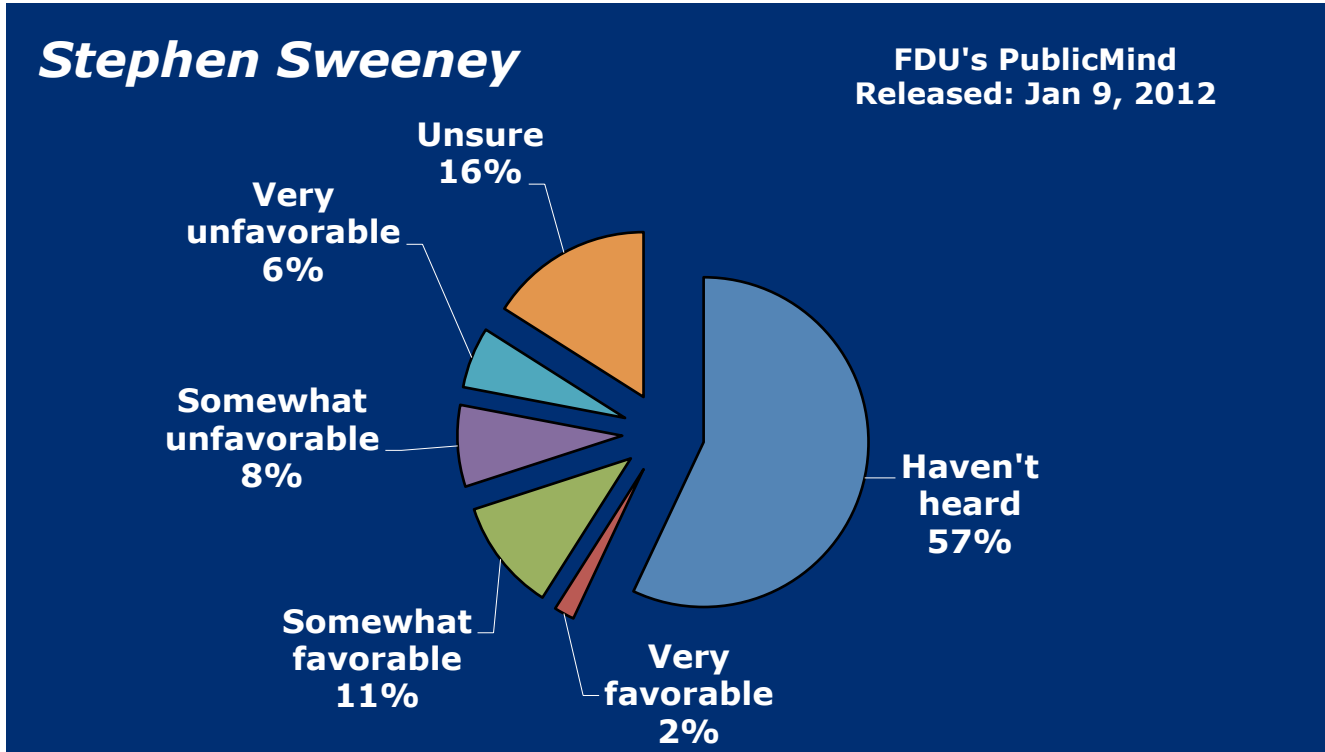

Background colors denote **Republican**, **Democrat**, **Independent**, **Libertarian** or **none**.

Background colors denote **Republican**, **Democrat**, **Independent**, **Libertarian** or **none**.