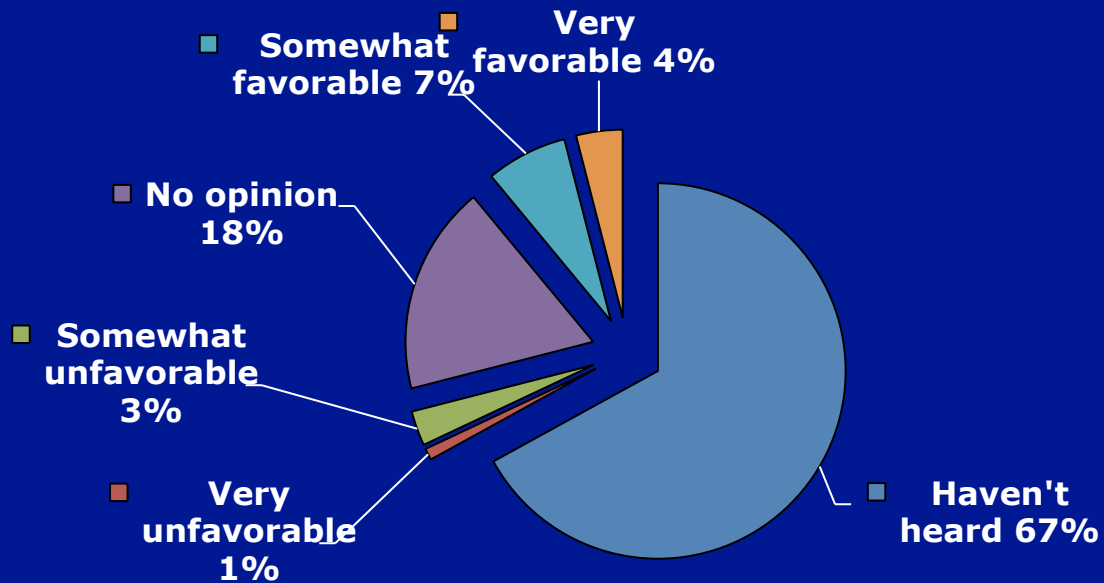

Background colors denote **Republican**, **Democrat**, **Independent**, **Libertarian** or **none**.

Bill Pascrell

FDU's PublicMind
Released: Sep 11, 2008