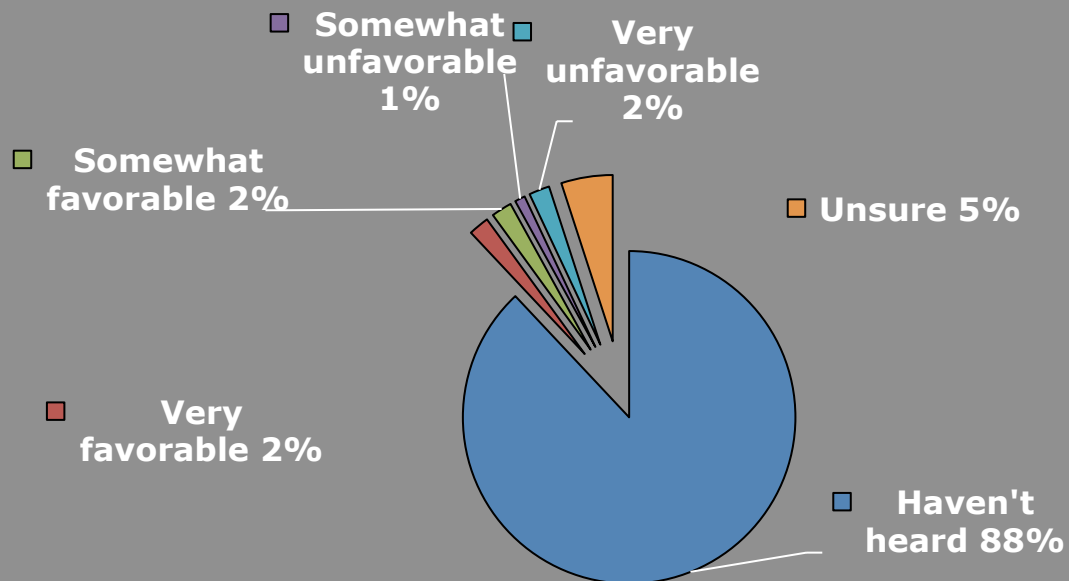

Barbara Keshishian

FDU's PublicMind
Released: Nov 23, 2010

Background colors denote **Republican**, **Democrat**, **Independent**, **Libertarian** or **none**.