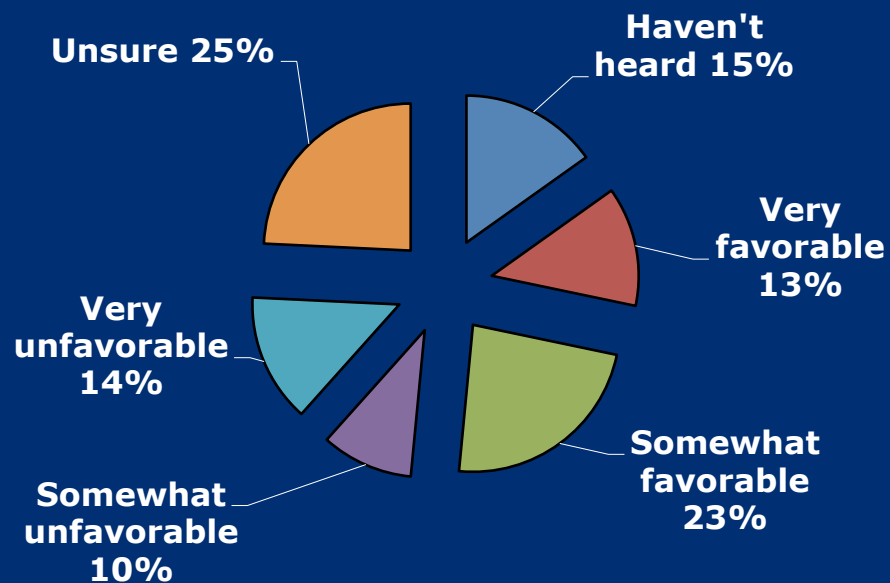

Background colors denote **Republican**, **Democrat**, **Independent**, **Libertarian** or **none**.

Joe Kyrillos

FDU's PublicMind
Released: Aug 1, 2012

Frank Lautenberg

FDU's PublicMind
Released: Sep 29, 2011

Background colors denote **Republican**, **Democrat**, **Independent**, **Libertarian** or **none**.

Background colors denote **Republican**, **Democrat**, **Independent**, **Libertarian** or **none**.