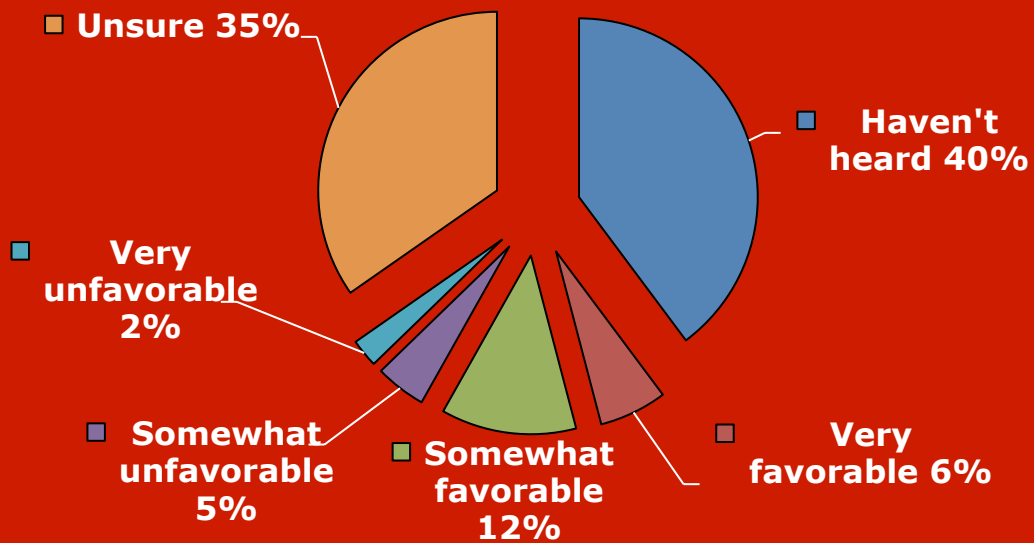

John J. Murphy

FDU's PublicMind
Released: Apr 14, 2005

Background colors denote **Republican**, **Democrat**, **Independent**, **Libertarian** or **none**.