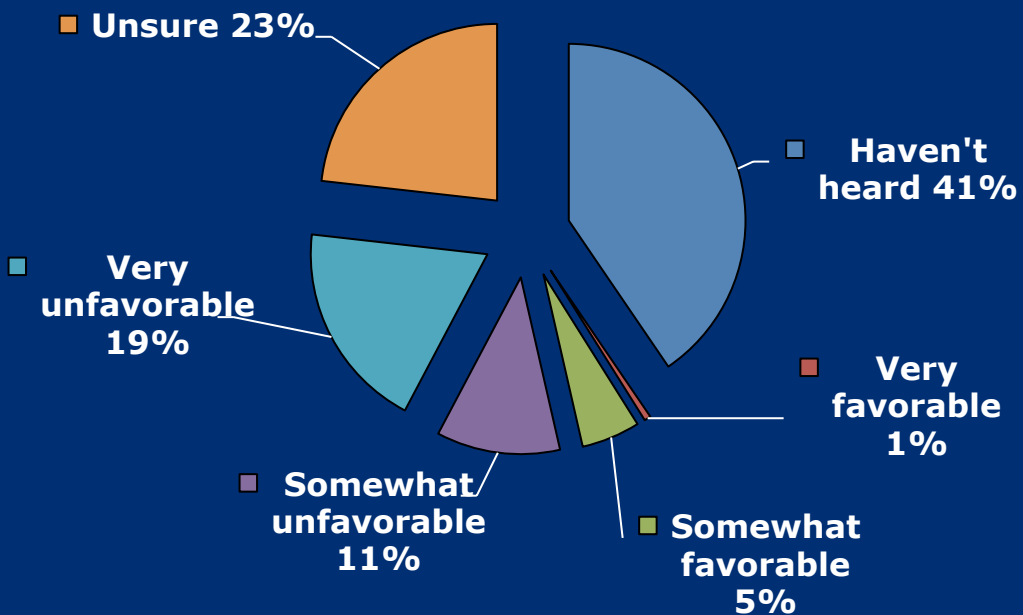

Background colors denote **Republican**, **Democrat**, **Independent**, **Libertarian** or **none**.

NJEA

FDU's PublicMind
Released: Apr 7, 2011

George Norcross

FDU's PublicMind
Released: Apr 14, 2005

Background colors denote **Republican**, **Democrat**, **Independent**, **Libertarian** or **none**.

Background colors denote **Republican**, **Democrat**, **Independent**, **Libertarian** or **none**.

Sheila Oliver

FDU's PublicMind
Released: Oct 12, 2010

Frank Pallone

FDU's PublicMind
Released: Jan 19, 2012