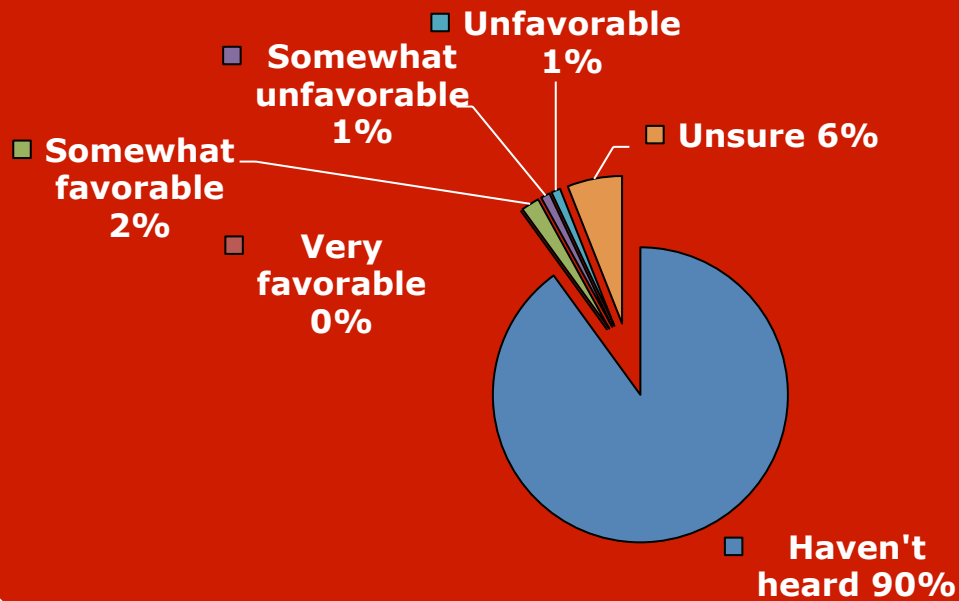

Background colors denote **Republican**, **Democrat**, **Independent**, **Libertarian** or **none**.

Background colors denote **Republican**, **Democrat**, **Independent**, **Libertarian** or **none**.

Background colors denote **Republican**, **Democrat**, **Independent**, **Libertarian** or **none**.

Andy Unanue

FDU's PublicMind
Released: Apr 2, 2008

John Wallace

FDU's PublicMind
Released: May 25, 2010