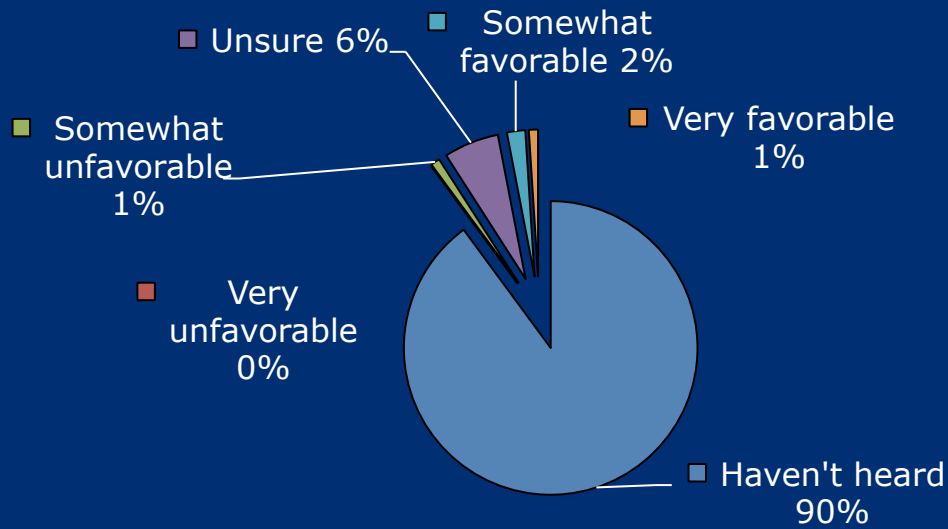

Background colors denote **Republican**, **Democrat**, **Independent**, **Libertarian** or **none**.

Bonnie Watson -Coleman

FDU's PublicMind
Released: Oct 9, 2008

Loretta Weinberg

FDU's PublicMind
Released: Oct 6, 2009