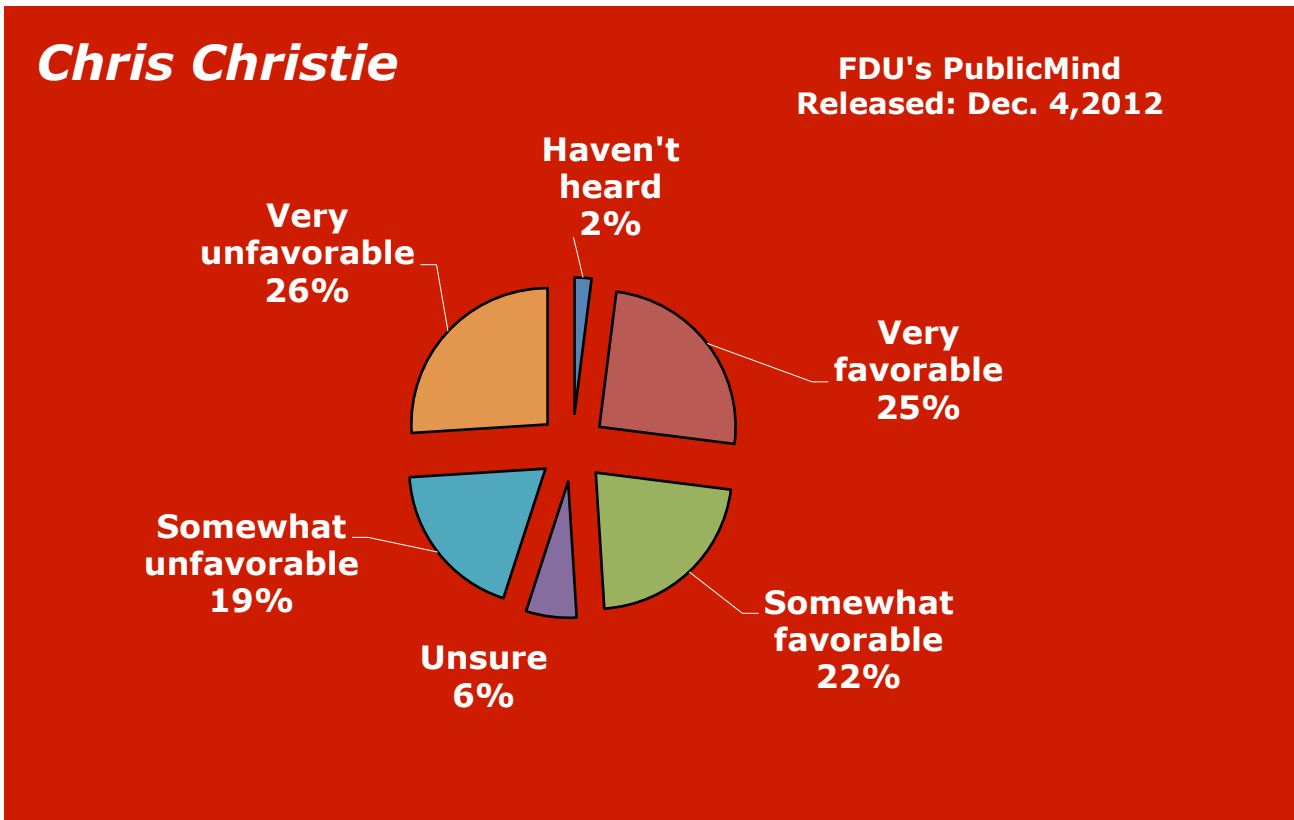

Background colors denote **Republican**, **Democrat**, **Independent**, **Libertarian** or **none**.

Background colors denote **Republican**, **Democrat**, **Independent**, **Libertarian** or **none**.

Todd Caliguire

FDU's PublicMind
Released: Apr 14, 2005

Hector Castillo

FDU's PublicMind
Released: Sep 27, 2005

Background colors denote **Republican**, **Democrat**, **Independent**, **Libertarian** or **none**.