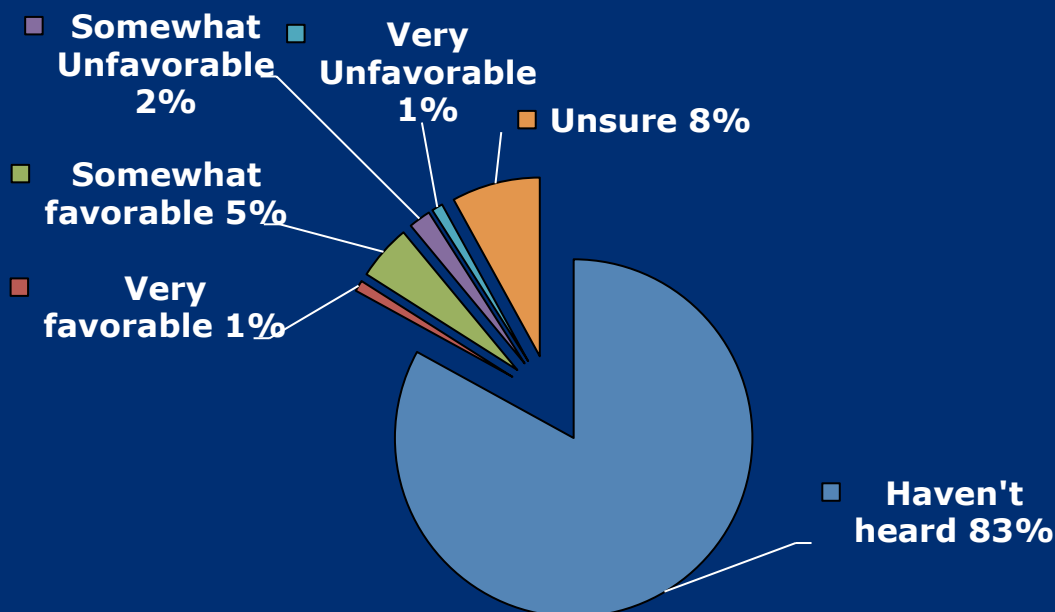

Background colors denote **Republican**, **Democrat**, **Independent**, **Libertarian** or **none**.

Background colors denote **Republican**, **Democrat**, **Independent**, **Libertarian** or **none**.

Background colors denote **Republican**, **Democrat**, **Independent**, **Libertarian** or **none**.

Andy Unanue

FDU's PublicMind
Released: Apr 2, 2008

John Wallace

FDU's PublicMind
Released: May 25, 2010