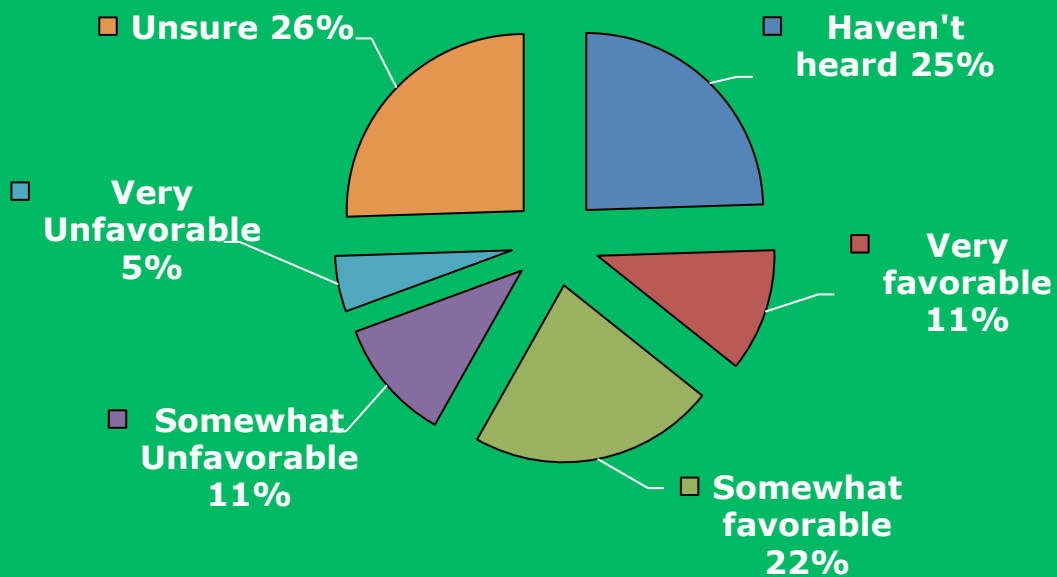

Background colors denote **Republican**, **Democrat**, **Independent**, **Libertarian** or **none**.

Joe Divincenzo

FDU's PublicMind
Released: Sep 11, 2008

Lou Dobbs

FDU's PublicMind
Released: Jan 19, 2010

Background colors denote **Republican**, **Democrat**, **Independent**, **Libertarian** or **none**.

Background colors denote **Republican**, **Democrat**, **Independent**, **Libertarian** or **none**.